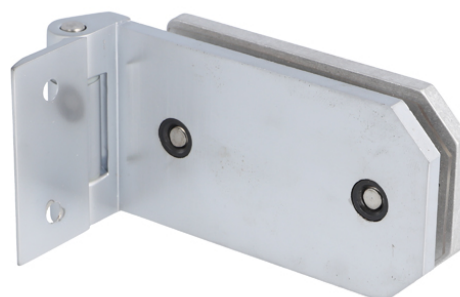

PRODUCT SHEET

Description:

Glass Door Hinge "Graz", Wall/Glass, Alu-Look, 6-10mm Glass, Without Cover Plates,Cover Plates To Be Ordered Separately, Load Capacity 36kg pr. pair

Item number:

15.30.012-0

Units	Box	Carton	HS Code	Barcode
Pcs.	1	50	8302100090	
				5704866451741

SISO A/S

Mileparken 11
DK-2740 Skovlunde
Denmark
VAT: DK 24786013

Phone +45 45 830 900

www.siso.dk
siso@siso.dk

Danske Bank
Nytorv Branch
Copenhagen
SWIFT: DABADKKK

Account no.
4180 3112 112936
IBAN Account
DK7230003112112936