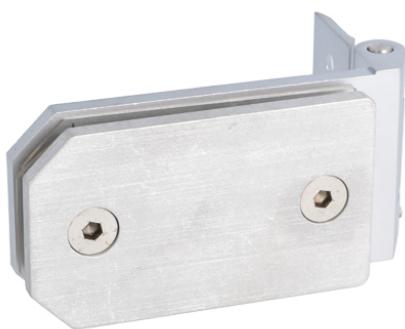

PRODUCT SHEET

Description:

Glass Door Hinge "Graz", Wall/Glass, Alu-Look, 6-10mm Glass, Without Cover Plates,Cover Plates To Be Ordered Separately, Load Capacity 36kg pr. pair

Item number:

15.30.012-0

Units	Box	Carton	HS Code	Barcode
Pcs.	1	50	8302100090	
				5704866451741

SISO A/S

Mileparken 11
DK-2740 Skovlunde
Denmark
VAT: DK 24786013

Phone +45 45 830 900

www.siso.dk
siso@siso.dk

Danske Bank
Nytorv Branch
Copenhagen
SWIFT: DABADKKK

Account no.
4180 3112 112936
IBAN Account
DK7230003112112936