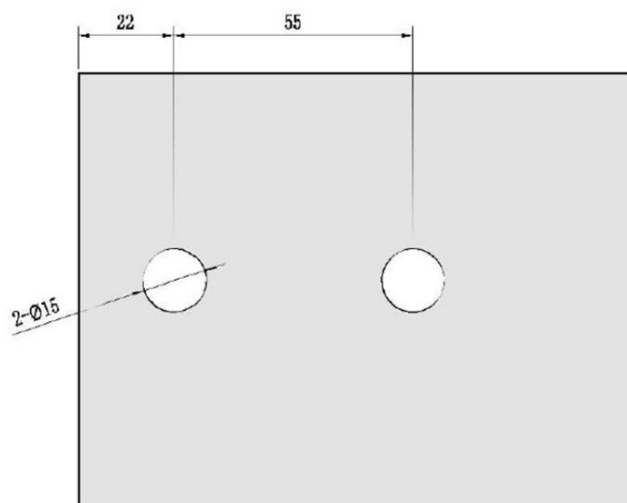

PRODUCT SHEET

Description:

Glass Door Hinge "Graz", Wall/Glass, Alu-Look, 6-10mm Glass, Without Cover Plates,Cover Plates To Be Ordered Separately, Load Capacity 36kg pr. pair

Item number:

15.30.012-0

Units	Box	Carton	HS Code	Barcode
Pcs.	1	50	8302100090	
				5704866451741

SISO A/S

Mileparken 11
DK-2740 Skovlunde
Denmark
VAT: DK 24786013

Phone +45 45 830 900

www.siso.dk
siso@siso.dk

Danske Bank
Nytorv Branch
Copenhagen
SWIFT: DABADKKK

Account no.
4180 3112 112936
IBAN Account
DK7230003112112936