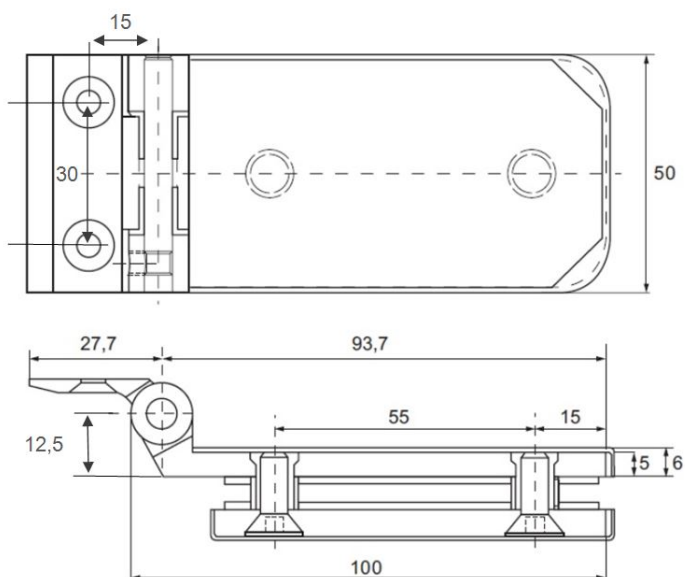

PRODUCT SHEET

Description:

Glass Door Hinge "Graz", Wall/Glass, Alu-Look, 6-10mm Glass, Without Cover Plates,Cover Plates To Be Ordered Separately, Load Capacity 36kg pr. pair

Item number:

15.30.012-0

Units	Box	Carton	HS Code	Barcode
Pcs.	1	50	8302100090	
				5704866451741

SISO A/S

Mileparken 11
DK-2740 Skovlunde
Denmark
VAT: DK 24786013

Phone +45 45 830 900

www.siso.dk
siso@siso.dk

Danske Bank
Nytorv Branch
Copenhagen
SWIFT: DABADKKK

Account no.
4180 3112 112936
IBAN Account
DK7230003112112936